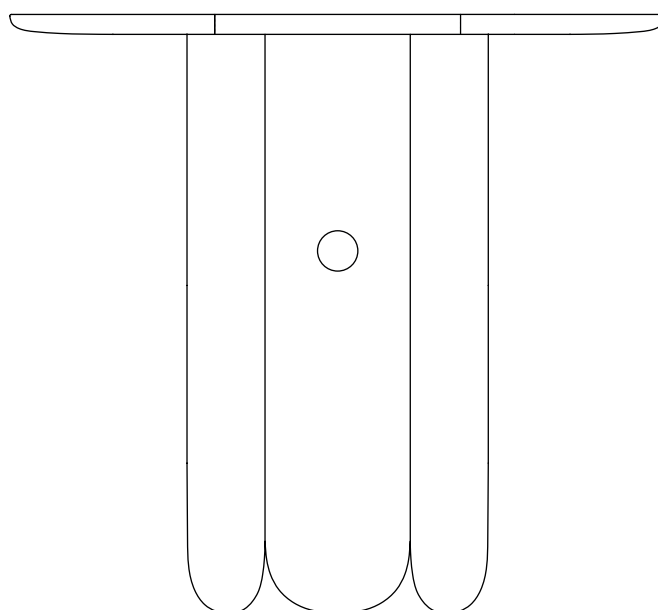

# Zeta / Table Vase

by Matteo Cibic

**SCAPIN.**  
COLLEZIONI

## DIMENSIONS

H: 73 cm

W: 80 cm

D: 80 cm

\* Please contact us to find out more about all the color options available.