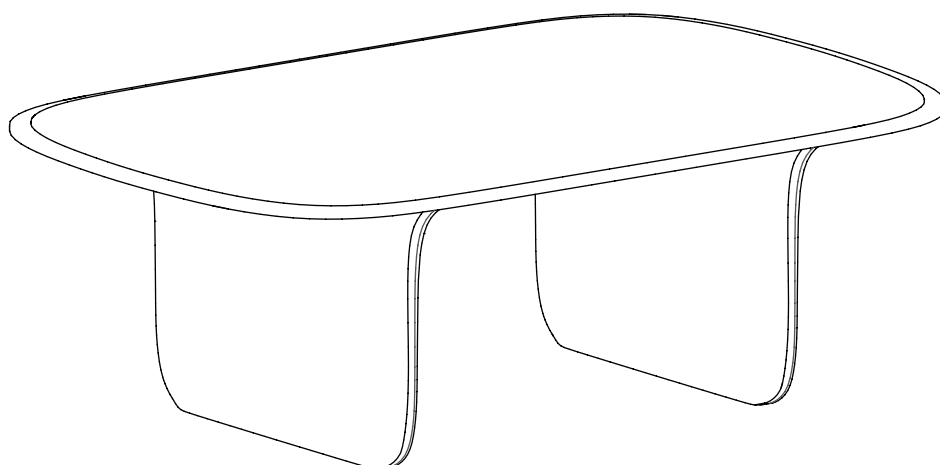

# O / Coffee Table

by Matteo Cibic

**SCAPIN.**  
COLLEZIONI

## MATERIALS AND FINISHES

Matt or glossy lacquered MDF structure / Top back-painted glass

## DIMENSIONS

H: 40 cm

W: 120 cm

D: 80 cm