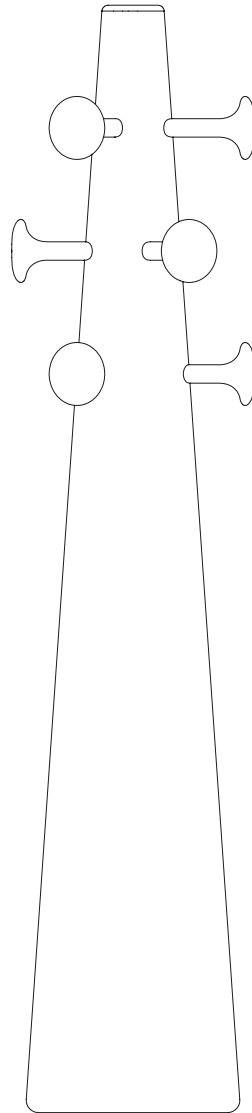

Particella / Coat Hanger

by Elena Salmistraro

SCAPIN.
COLLEZIONI

MATERIALS AND FINISHES

Solid wood / polyurethane

COLORS *

KNOB COLORS

C08-G

DIMENSIONS

H: 180 cm

Ø: 10 - 35 cm

* Please contact us to find out more about all the color options available.